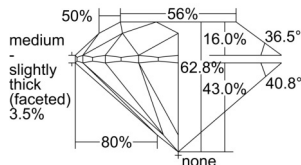

GIA®

FACSIMILE

GIA REPORT 7501386473

Verify this report at GIA.edu

GIA NATURAL DIAMOND DOSSIER®

September 10, 2024
GIA Report Number 7501386473
Shape and Cutting Style ..... Round Brilliant
Measurements ..... 4.70 - 4.72 x 2.96 mm

GRADING RESULTS

Carat Weight ..... 0.40 carat
Color Grade ..... D
Clarity Grade S11
Cut Grade ..... Excellent

ADDITIONAL GRADING INFORMATION

Polish ..... Excellent
Symmetry ..... Excellent
Fluorescence ..... None
Clarity Characteristics ..... Crystal, Feather
Inscription(s): GIA 7501386473

PROPORTIONS

Profile to actual proportions

GRADING SCALES

GIA COLOR SCALE	GIA CLARITY SCALE	GIA CUT SCALE
D	FLAWLESS	EXCELLENT
E	FLAWLESS	
F	INTERNALLY FLAWLESS	VERY GOOD
G	FLAWLESS	
H	VVS₁	GOOD
I	VVS₂	
J	VS₁	FAIR
K	VS₂	
L	S1₁	POOR
M	S1₂	
N	I₁	
O	I₂	
P	I₃	
Q		
R		
S		
T		
U		
V		
W		
X		
Y		
Z