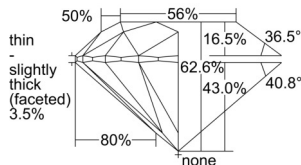

GIA®

FACSIMILE

GIA REPORT 7501386978

Verify this report at gia.edu

GIA NATURAL DIAMOND DOSSIER®

September 10, 2024
GIA Report Number 7501386978
Shape and Cutting Style ..... Round Brilliant
Measurements ..... 4.44 - 4.47 x 2.79 mm

GRADING RESULTS

Carat Weight ..... 0.34 carat
Color Grade ..... E
Clarity Grade S11
Cut Grade ..... Excellent

ADDITIONAL GRADING INFORMATION

Polish ..... Excellent
Symmetry ..... Excellent
Fluorescence ..... None
Clarity Characteristics ..... Cloud
Inscription(s): GIA 7501386978

PROPORTIONS

Profile to actual proportions