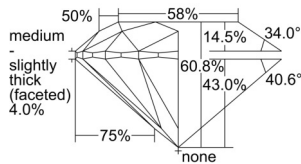

GIA®

FACSIMILE

GIA REPORT 7501387935

Verify this report at GIA.edu

GIA NATURAL DIAMOND DOSSIER®

September 10, 2024
GIA Report Number 7501387935
Shape and Cutting Style ..... Round Brilliant
Measurements ..... 5.06 - 5.08 x 3.08 mm

GRADING RESULTS

Carat Weight ..... 0.49 carat
Color Grade ..... F
Clarity Grade VS1
Cut Grade ..... Excellent

ADDITIONAL GRADING INFORMATION

Polish ..... Excellent
Symmetry ..... Excellent
Fluorescence ..... None
Clarity Characteristics ..... Feather, Cloud, Pinpoint
Inscription(s): GIA 7501387935

PROPORTIONS

Profile to actual proportions

GRADING SCALES

GIA COLOR SCALE	GIA CLARITY SCALE	GIA CUT SCALE	
D	FLAWLESS	EXCELLENT	
E	INTERNALLY FLAWLESS		
F		VVS₁	VERY GOOD
G	VVS₂		
H	VS₁	GOOD	
I	VS₂		
J	SI₁	FAIR	
K	SI₂		
L	I₁	POOR	
M	I₂		
N	I₃		
O			
P			
Q			
R			
S			
T			
U			
V			
W			
X			
Y			
Z