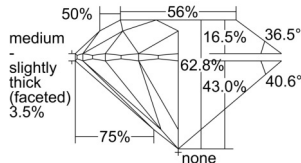

GIA®

FACSIMILE

GIA REPORT 7501390560

Verify this report at GIA.edu

GIA NATURAL DIAMOND DOSSIER®

September 10, 2024
GIA Report Number 7501390560
Shape and Cutting Style ..... Round Brilliant
Measurements ..... 5.89 - 5.92 x 3.71 mm

GRADING RESULTS

Carat Weight ..... 0.80 carat
Color Grade ..... D
Clarity Grade S11
Cut Grade ..... Excellent

ADDITIONAL GRADING INFORMATION

Polish ..... Excellent
Symmetry ..... Excellent
Fluorescence ..... None
Clarity Characteristics ..... Cloud, Feather
Inscription(s): GIA 7501390560

PROPORTIONS

Profile to actual proportions