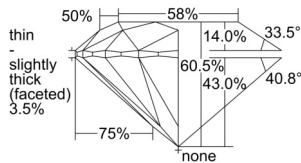

GIA®

FACSIMILE

GIA REPORT 7501394522

Verify this report at GIA.edu

GIA NATURAL DIAMOND DOSSIER®

September 11, 2024
GIA Report Number 7501394522
Shape and Cutting Style ..... Round Brilliant
Measurements ..... 5.15 - 5.17 x 3.12 mm

GRADING RESULTS

Carat Weight ..... 0.51 carat
Color Grade ..... F
Clarity Grade VVS1
Cut Grade ..... Excellent

ADDITIONAL GRADING INFORMATION

Polish ..... Excellent
Symmetry ..... Excellent
Fluorescence ..... Faint
Clarity Characteristics ..... Pinpoint, Feather
Inscription(s): GIA 7501394522

PROPORTIONS

Profile to actual proportions

GRADING SCALES

GIA COLOR SCALE	GIA CLARITY SCALE	GIA CUT SCALE	
D	FLAWLESS	EXCELLENT	
E	INTERNALLY FLAWLESS		
F		VVS₁	VERY GOOD
G	VVS₂		
H	VS₁	GOOD	
I	VS₂		
J	SI₁	FAIR	
K	SI₂		
L	I₁	POOR	
M			
N			
O	I₂		
P			
Q			
R	I₃		
S			
T			
U			
V			
W			
X			
Y			
Z