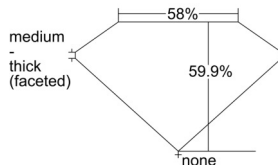

GIA®

FACSIMILE

GIA REPORT 7501397423

Verify this report at GIA.edu

GIA NATURAL DIAMOND DOSSIER®

September 11, 2024
GIA Report Number 7501397423
Shape and Cutting Style ..... Heart Brilliant
Measurements ..... 6.06 x 6.68 x 4.00 mm

GRADING RESULTS

Carat Weight ..... 0.90 carat
Color Grade I
Clarity Grade VS1

ADDITIONAL GRADING INFORMATION

Polish ..... Excellent
Symmetry ..... Excellent
Fluorescence ..... None
Clarity Characteristics..... Feather, Cloud, Indented Natural
Inscription(s): GIA 7501397423

PROPORTIONS

Profile not to actual proportions

GRADING SCALES

GIA COLOR SCALE		GIA CLARITY SCALE			
COLORLESS	D	VERY VERY SLIGHTLY INCLUDED	FLAWLESS		
	E		INTERNALLY FLAWLESS		
	F	VERY SLIGHTLY INCLUDED	VVS₁		
	G		VVS₂		
	H		VS₁		
	NEAR COLORLESS	I	SLIGHTLY INCLUDED	VS₂	
		J		SI₁	
		FAINT	K	INCLUDED	SI₂
			L		I₁
			M	NOT GRADED	I₂
N			I₃		
O					
P					
LIGHT	Q				
	R				
	S				
	T				
	U				
	V				
W					
X					
Y					
Z