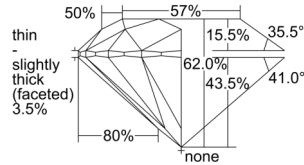

GIA®

FACSIMILE

GIA REPORT 7501401321

Verify this report at GIA.edu

GIA NATURAL DIAMOND DOSSIER®

September 11, 2024
GIA Report Number 7501401321
Shape and Cutting Style ..... Round Brilliant
Measurements ..... 5.12 - 5.14 x 3.18 mm

GRADING RESULTS

Carat Weight ..... 0.51 carat
Color Grade ..... G
Clarity Grade S11
Cut Grade ..... Excellent

ADDITIONAL GRADING INFORMATION

Polish ..... Excellent
Symmetry ..... Excellent
Fluorescence ..... None
Clarity Characteristics ..... Cloud
Inscription(s): GIA 7501401321

PROPORTIONS

GRADING SCALES

GIA COLOR SCALE	GIA CLARITY SCALE	GIA CUT SCALE	
D	FLAWLESS	EXCELLENT	
E	INTERNALLY FLAWLESS		
F		VVS₁	VERY GOOD
G	VVS₂		
H	VS₁	GOOD	
I	VS₂		
J	S1₁	FAIR	
K	S1₂		
L	I₁	POOR	
M	I₂		
N	I₃		
O			
P			
Q			
R			
S			
T			
U			
V			
W			
X			
Y			
Z