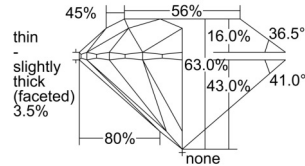

GIA®

FACSIMILE

GIA REPORT 7501407670

Verify this report at GIA.edu

GIA NATURAL DIAMOND DOSSIER®

September 12, 2024
GIA Report Number 7501407670
Shape and Cutting Style ..... Round Brilliant
Measurements ..... 5.05 - 5.07 x 3.19 mm

GRADING RESULTS

Carat Weight ..... 0.50 carat
Color Grade ..... D
Clarity Grade S11
Cut Grade ..... Excellent

ADDITIONAL GRADING INFORMATION

Polish ..... Excellent
Symmetry ..... Excellent
Fluorescence ..... None
Clarity Characteristics..... Crystal, Feather, Indented Natural
Inscription(s): GIA 7501407670

PROPORTIONS

Profile to actual proportions

GRADING SCALES

GIA COLOR SCALE	GIA CLARITY SCALE	GIA CUT SCALE
D	FLAWLESS	EXCELLENT
E	INTERNALLY FLAWLESS	
F	VVS₁	VERY GOOD
G		
H	VS₁	GOOD
I		
J	VS₂	FAIR
K		
L	SI₁	POOR
M		
N	I₁	
O		
P	I₂	
Q		
R	I₃	
S		
T		
U		
V		
W		
X		
Y		
Z