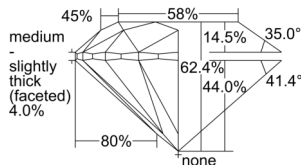

GIA®

FACSIMILE

GIA REPORT 7501408011

Verify this report at GIA.edu

GIA NATURAL DIAMOND DOSSIER®

September 12, 2024
GIA Report Number 7501408011
Shape and Cutting Style ..... Round Brilliant
Measurements ..... 4.56 - 4.59 x 2.86 mm

GRADING RESULTS

Carat Weight ..... 0.37 carat
Color Grade ..... F
Clarity Grade S11
Cut Grade ..... Excellent

ADDITIONAL GRADING INFORMATION

Polish ..... Excellent
Symmetry ..... Excellent
Fluorescence ..... None
Clarity Characteristics ..... Crystal, Feather, Cloud
Inscription(s): GIA 7501408011

PROPORTIONS

Profile to actual proportions