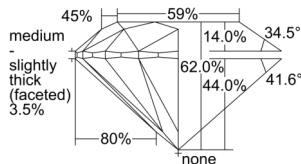

GIA®

FACSIMILE

GIA REPORT 7501408203

Verify this report at GIA.edu

GIA NATURAL DIAMOND DOSSIER®

September 11, 2024
GIA Report Number 7501408203
Shape and Cutting Style ..... Round Brilliant
Measurements ..... 5.08 - 5.11 x 3.16 mm

GRADING RESULTS

Carat Weight ..... 0.50 carat
Color Grade ..... D
Clarity Grade S11
Cut Grade ..... Excellent

ADDITIONAL GRADING INFORMATION

Polish ..... Excellent
Symmetry ..... Excellent
Fluorescence ..... None
Clarity Characteristics ..... Crystal, Cloud, Feather
Inspection(s): GIA 7501408203

PROPORTIONS

Profile to actual proportions

GRADING SCALES

GIA COLOR SCALE	GIA CLARITY SCALE	GIA CUT SCALE	
D	FLAWLESS	EXCELLENT	
E	INTERNALLY FLAWLESS		
F		VVS₁	VERY GOOD
G	VVS₂		
H	VS₁	GOOD	
I	VS₂		
J	S1₁	FAIR	
K	S1₂		
L	I₁	POOR	
M	I₂		
N	I₃		
O			
P			
Q			
R			
S			
T			
U			
V			
W			
X			
Y			
Z