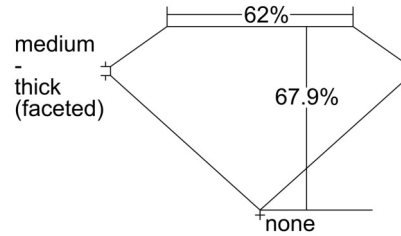

GIA NATURAL DIAMOND GRADING REPORT

September 13, 2024

GIA Report Number 7501409600

Shape and Cutting Style Cushion Modified Brilliant

Measurements 6.23 x 5.33 x 3.62 mm

GRADING RESULTS

Carat Weight 1.02 carat

PROPORTIONS

Profile not to actual proportions

CLARITY CHARACTERISTICS

KEY TO SYMBOLS*

- Pinpoint
- ~ Feather

* Red symbols denote internal characteristics (inclusions). Green or black symbols denote external characteristics (blemishes). Diagram is an approximate representation of the diamond, and symbols shown indicate type, position, and approximate size of clarity characteristics. All clarity characteristics may not be shown. Details of finish are not shown.