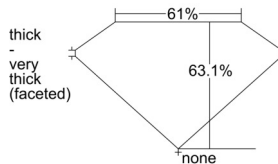

GIA®

FACSIMILE

GIA REPORT

7501412441

Verify this report at GIA.edu

GIA NATURAL DIAMOND DOSSIER®

September 13, 2024
GIA Report Number 7501412441
Shape and Cutting Style ..... Pear Brilliant
Measurements ..... 6.93 x 4.68 x 2.95 mm

GRADING RESULTS

Carat Weight ..... 0.60 carat
Color Grade ..... G
Clarity Grade VS2

ADDITIONAL GRADING INFORMATION

Polish ..... Excellent
Symmetry ..... Excellent
Fluorescence ..... None
Clarity Characteristics ..... Crystal
Inscription(s): GIA 7501412441

PROPORTIONS

Profile not to actual proportions

GRADING SCALES

GIA COLOR SCALE		GIA CLARITY SCALE			
COLORLESS	D	VERY VERY SLIGHTLY INCLUDED	FLAWLESS		
	E		INTERNALLY FLAWLESS		
	F		VVS₁		
	NEAR COLORLESS	G	VERY SLIGHTLY INCLUDED	VVS₂	
		H		VS₁	
		FANT	I	SLIGHTLY INCLUDED	VS₂
			J		SI₁
	K		SI₂		
	LIGHT		L	INCLUDED	I₁
		M	I₂		
N		I₃			
O					
P					
Q					
R					
S					
T					
U					
V					
W					
X					
Y					
Z