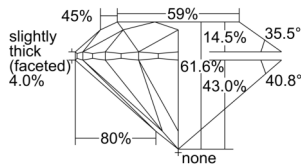

GIA®

FACSIMILE

GIA REPORT 7501415341

Verify this report at GIA.edu

GIA NATURAL DIAMOND DOSSIER®

September 13, 2024
GIA Report Number 7501415341
Shape and Cutting Style ..... Round Brilliant
Measurements ..... 3.66 - 3.67 x 2.26 mm

GRADING RESULTS

Carat Weight ..... 0.19 carat
Color Grade ..... G
Clarity Grade VS1
Cut Grade ..... Excellent

ADDITIONAL GRADING INFORMATION

Polish ..... Excellent
Symmetry ..... Excellent
Fluorescence ..... None
Clarity Characteristics ..... Cloud
Inscription(s): GIA 7501415341

PROPORTIONS

Profile to actual proportions

GRADING SCALES

GIA COLOR SCALE	GIA CLARITY SCALE	GIA CUT SCALE	
D	FLAWLESS	EXCELLENT	
E	INTERNALLY FLAWLESS		
F		VVS₁	VERY GOOD
G	VVS₂		
H	VS₁	GOOD	
I	VS₂		
J	SI₁	FAIR	
K	SI₂		
L	I₁	POOR	
M	I₂		
N	I₃		
O			
P			
Q			
R			
S			
T			
U			
V			
W			
X			
Y			
Z