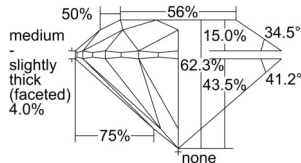

GIA®

FACSIMILE

GIA NATURAL DIAMOND DOSSIER®

September 16, 2024
GIA Report Number 7501419151
Shape and Cutting Style ..... Round Brilliant
Measurements ..... 5.93 - 5.97 x 3.71 mm

GRADING RESULTS

Carat Weight ..... 0.80 carat
Color Grade ..... G
Clarity Grade S11
Cut Grade ..... Excellent

ADDITIONAL GRADING INFORMATION

Polish ..... Excellent
Symmetry ..... Excellent
Fluorescence ..... None
Clarity Characteristics ..... Cloud, Feather, Crystal
Inscription(s): GIA 7501419151

GIA REPORT 7501419151

Verify this report at GIA.edu

PROPORTIONS

Profile to actual proportions

GRADING SCALES

GIA COLOR SCALE	GIA CLARITY SCALE	GIA CUT SCALE	
D	FLAWLESS	EXCELLENT	
E	INTERNALLY FLAWLESS		
F		VVS₁	VERY GOOD
G	VVS₂		
H	VS₁	GOOD	
I	VS₂		
J	S1₁	FAIR	
K	S1₂		
L	I₁	POOR	
M	I₂		
N	I₃		
O			
P			
Q			
R			
S			
T			
U			
V			
W			
X			
Y			
Z