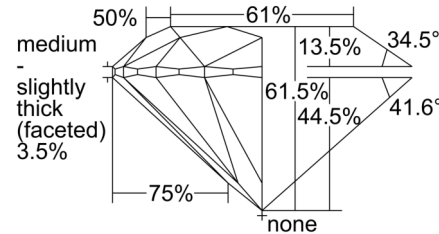

GIA NATURAL DIAMOND GRADING REPORT

September 16, 2024

GIA Report Number 7501420030

Shape and Cutting Style Round Brilliant

Measurements 6.40 - 6.43 x 3.94 mm

GRADING RESULTS

Carat Weight 1.00 carat

Color Grade D

PROPORTIONS

Profile to actual proportions

CLARITY CHARACTERISTICS

KEY TO SYMBOLS*

-  Cloud
-  Crystal
-  Needle

* Red symbols denote internal characteristics (inclusions). Green or black symbols denote external characteristics (blemishes). Diagram is an approximate representation of the diamond, and symbols shown indicate type, position, and approximate size of clarity characteristics. All clarity characteristics may not be shown. Details of finish are not shown.