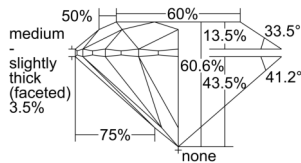

GIA®

FACSIMILE

GIA REPORT 7501420785

Verify this report at GIA.edu

GIA NATURAL DIAMOND DOSSIER®

September 16, 2024
GIA Report Number 7501420785
Shape and Cutting Style ..... Round Brilliant
Measurements ..... 5.73 - 5.76 x 3.48 mm

GRADING RESULTS

Carat Weight ..... 0.70 carat
Color Grade ..... F
Clarity Grade VS2
Cut Grade ..... Excellent

ADDITIONAL GRADING INFORMATION

Polish ..... Excellent
Symmetry ..... Excellent
Fluorescence ..... Faint
Clarity Characteristics..... Crystal, Feather, Cloud
Inscription(s): GIA 7501420785

PROPORTIONS

Profile to actual proportions

GRADING SCALES

GIA COLOR SCALE	GIA CLARITY SCALE	GIA CUT SCALE	
D	FLAWLESS	EXCELLENT	
E	INTERNALLY FLAWLESS		
F		VVS₁	VERY GOOD
G	VVS₂		
H	VS₁	GOOD	
I	VS₂		
J	SI₁	FAIR	
K	SI₂		
L	I₁	POOR	
M	I₂		
N	I₃		
O			
P			
Q			
R			
S			
T			
U			
V			
W			
X			
Y			
Z