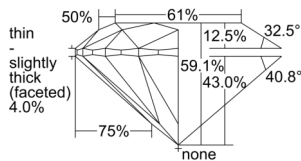

GIA®

FACSIMILE

GIA REPORT 7501421585

Verify this report at GIA.edu

GIA NATURAL DIAMOND DOSSIER®

September 16, 2024
GIA Report Number 7501421585
Shape and Cutting Style ..... Round Brilliant
Measurements ..... 5.14 - 5.16 x 3.05 mm

GRADING RESULTS

Carat Weight ..... 0.50 carat
Color Grade ..... G
Clarity Grade S11
Cut Grade ..... Excellent

ADDITIONAL GRADING INFORMATION

Polish ..... Excellent
Symmetry ..... Very Good
Fluorescence ..... None
Clarity Characteristics ..... Cloud, Crystal, Feather
Inspection(s): GIA 7501421585

PROPORTIONS

Profile to actual proportions