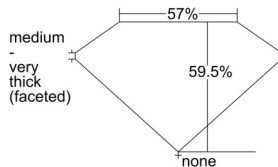

GIA®

FACSIMILE

GIA REPORT 7501423463

Verify this report at GIA.edu

GIA NATURAL DIAMOND DOSSIER®

September 16, 2024
GIA Report Number 7501423463
Shape and Cutting Style ..... Heart Brilliant
Measurements ..... 4.79 x 5.48 x 3.26 mm

GRADING RESULTS

Carat Weight ..... 0.50 carat
Color Grade ..... F
Clarity Grade VS2

ADDITIONAL GRADING INFORMATION

Polish ..... Excellent
Symmetry ..... Excellent
Fluorescence ..... None
Clarity Characteristics ..... Crystal, Needle
Inscription(s): GIA 7501423463

PROPORTIONS

Profile not to actual proportions

GRADING SCALES

GIA COLOR SCALE		GIA CLARITY SCALE			
COLORLESS	D	VERY VERY SLIGHTLY INCLUDED	FLAWLESS		
	E		INTERNALLY FLAWLESS		
	F	VERY SLIGHTLY INCLUDED	VVS₁		
	G		VVS₂		
	H		VS₁		
	NEAR COLORLESS	I	SLIGHTLY INCLUDED	VS₂	
		J		SI₁	
		FAINT	K	INCLUDED	SI₂
			L		I₁
			M		I₂
VERT LIGHT	N	LIGHT	I₃		
	O				
	P				
	Q				
	R