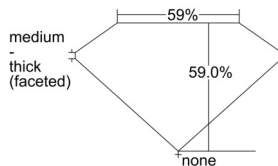

GIA®

FACSIMILE

GIA REPORT 7501423477

Verify this report at GIA.edu

GIA NATURAL DIAMOND DOSSIER®

September 16, 2024
GIA Report Number 7501423477
Shape and Cutting Style ..... Heart Brilliant
Measurements ..... 4.82 x 5.49 x 3.24 mm

GRADING RESULTS

Carat Weight ..... 0.50 carat
Color Grade ..... H
Clarity Grade VS1

ADDITIONAL GRADING INFORMATION

Polish ..... Excellent
Symmetry ..... Very Good
Fluorescence ..... None
Clarity Characteristics ..... Feather
Inscription(s): GIA 7501423477

PROPORTIONS

Profile not to actual proportions

GRADING SCALES

GIA COLOR SCALE		GIA CLARITY SCALE			
COLORLESS	D	VERY VERY SLIGHTLY INCLUDED	FLAWLESS		
	E		INTERNALLY FLAWLESS		
	F	VERY SLIGHTLY INCLUDED	VVS₁		
	G		VVS₂		
	H		VS₁		
	NEAR COLORLESS	I	SLIGHTLY INCLUDED	VS₂	
		J		SI₁	
		FAINT	K	INCLUDED	SI₂
			L		I₁
			M		I₂
VERT LIGHT	N	LIGHT	I₃		
	O				
	P				
	Q				
	R				
	S				
	T