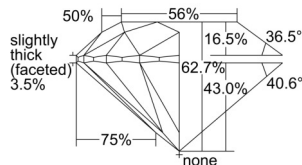

GIA®

FACSIMILE

GIA NATURAL DIAMOND DOSSIER®

September 16, 2024
GIA Report Number 7501424273
Shape and Cutting Style ..... Round Brilliant
Measurements ..... 4.68 - 4.70 x 2.94 mm

GRADING RESULTS

Carat Weight ..... 0.40 carat
Color Grade ..... F
Clarity Grade S11
Cut Grade ..... Excellent

ADDITIONAL GRADING INFORMATION

Polish ..... Excellent
Symmetry ..... Excellent
Fluorescence ..... None
Clarity Characteristics ..... Cloud, Crystal
Inscription(s): GIA 7501424273

GIA REPORT 7501424273

Verify this report at GIA.edu

PROPORTIONS

Profile to actual proportions

GRADING SCALES

GIA COLOR SCALE	GIA CLARITY SCALE	GIA CUT SCALE	
D	FLAWLESS	EXCELLENT	
E	INTERNALLY FLAWLESS		
F		VVS₁	VERY GOOD
G	VVS₂		
H	VS₁	GOOD	
I	VS₂		
J	S1₁	FAIR	
K	S1₂		
L	I₁	POOR	
M	I₂		
N	I₃		
O			
P			
Q			
R			
S			
T			
U			
V			
W			
X			
Y			
Z