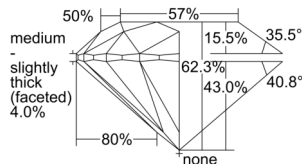

GIA®

FACSIMILE

GIA REPORT

7501426151

Verify this report at GIA.edu

GIA NATURAL DIAMOND DOSSIER®

September 16, 2024
GIA Report Number 7501426151
Shape and Cutting Style ..... Round Brilliant
Measurements ..... 5.36 - 5.40 x 3.35 mm

GRADING RESULTS

Carat Weight ..... 0.60 carat
Color Grade I
Clarity Grade S11
Cut Grade ..... Excellent

ADDITIONAL GRADING INFORMATION

Polish ..... Excellent
Symmetry ..... Excellent
Fluorescence ..... None
Clarity Characteristics ..... Cloud, Crystal
Inscription(s): GIA 7501426151

PROPORTIONS

Profile to actual proportions

GRADING SCALES

GIA COLOR SCALE

COLOREDNESS	D
	E
	F
	G
	H
	I
	J
NEAR COLORLESS	K
	L
FAIN	M
	N
	O
	P
VERY LIGHT	Q
	R
	S
	T
	U
	V
	W
	X
	Y
LIGHT	Z

GIA CLARITY SCALE

VERY VERY SLIGHTLY INCLUDED	FLAWLESS
	INTERNALLY FLAWLESS
VERY SLIGHTLY INCLUDED	VVS₁
	VVS₂
SLIGHTLY INCLUDED	VS₁
	VS₂
INCLUDED	SI₁
	SI₂
	I₁
	I₂
	I₃

GIA CUT SCALE

EXCELLENT
VERY GOOD
GOOD
FAIR
POOR