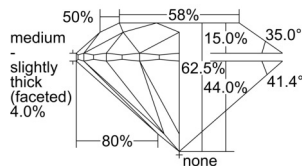

GIA®

FACSIMILE

GIA REPORT 7501426296

Verify this report at GIA.edu

GIA NATURAL DIAMOND DOSSIER®

September 16, 2024
GIA Report Number 7501426296
Shape and Cutting Style ..... Round Brilliant
Measurements ..... 5.37 - 5.41 x 3.37 mm

GRADING RESULTS

Carat Weight ..... 0.60 carat
Color Grade ..... D
Clarity Grade VS2
Cut Grade ..... Excellent

ADDITIONAL GRADING INFORMATION

Polish ..... Excellent
Symmetry ..... Excellent
Fluorescence ..... Medium Blue
Clarity Characteristics ..... Knot, Indented Natural
Inscription(s): GIA 7501426296

PROPORTIONS

Profile to actual proportions

GRADING SCALES

GIA COLOR SCALE	GIA CLARITY SCALE	GIA CUT SCALE	
D	FLAWLESS	EXCELLENT	
E	INTERNALLY FLAWLESS		
F		VVS₁	VERY GOOD
G	VVS₂		
H	VS₁	GOOD	
I	VS₂		
J	SI₁	FAIR	
K	SI₂		
L	I₁	POOR	
M	I₂		
N	I₃		
O			
P			
Q			
R			
S			
T			
U			
V			
W			
X			
Y			
Z