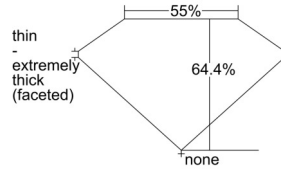

GIA®

FACSIMILE

GIA REPORT 7501434545

Verify this report at GIA.edu

GIA NATURAL DIAMOND DOSSIER®

September 17, 2024
GIA Report Number 7501434545
Shape and Cutting Style ..... Marquise Brilliant
Measurements ..... 8.03 x 3.59 x 2.32 mm

GRADING RESULTS

Carat Weight ..... 0.40 carat
Color Grade ..... K, Faint Brown
Clarity Grade VS1

ADDITIONAL GRADING INFORMATION

Polish ..... Excellent
Symmetry ..... Very Good
Fluorescence ..... None
Clarity Characteristics ..... Internal Graining
Inscription(s): GIA 7501434545

PROPORTIONS

Profile not to actual proportions

GRADING SCALES

GIA COLOR SCALE		GIA CLARITY SCALE			
COLORLESS	D	VERY VERY SLIGHTLY INCLUDED	FLAWLESS		
	E		INTERNALLY FLAWLESS		
	F	VERY SLIGHTLY INCLUDED	VS₁		
	G		VS₂		
	H		VS₁		
	NEAR COLORLESS	I	SLIGHTLY INCLUDED	SI₁	
		J		SI₂	
		FAINT	K	INCLUDED	I₁
			L		I₂
			M		I₃
VERT LIGHT	N		LIGHT		
	O				
	P				
	Q				
	R