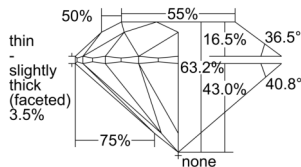

GIA®

FACSIMILE

GIA REPORT 7501435478

Verify this report at [GIA.edu](https://reportcheck.gia.edu)

GIA NATURAL DIAMOND DOSSIER®

September 18, 2024
GIA Report Number 7501435478
Shape and Cutting Style ..... Round Brilliant
Measurements ..... 5.01 - 5.07 x 3.19 mm

GRADING RESULTS

Carat Weight ..... 0.50 carat
Color Grade ..... E
Clarity Grade S11
Cut Grade ..... Very Good

ADDITIONAL GRADING INFORMATION

Polish ..... Excellent
Symmetry ..... Very Good
Fluorescence ..... None
Clarity Characteristics ..... Cloud, Feather
Inscription(s): GIA 7501435478

PROPORTIONS

Profile to actual proportions