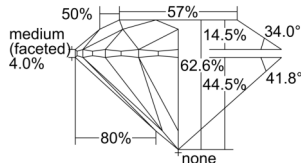

GIA®

FACSIMILE

GIA REPORT 7501437834

Verify this report at GIA.edu

GIA NATURAL DIAMOND DOSSIER®

September 18, 2024
GIA Report Number 7501437834
Shape and Cutting Style ..... Round Brilliant
Measurements ..... 4.62 - 4.63 x 2.90 mm

GRADING RESULTS

Carat Weight ..... 0.37 carat
Color Grade ..... F
Clarity Grade VS2
Cut Grade ..... Excellent

ADDITIONAL GRADING INFORMATION

Polish ..... Excellent
Symmetry ..... Excellent
Fluorescence ..... None
Clarity Characteristics ..... Feather, Cloud, Crystal
Inspection(s): GIA 7501437834

PROPORTIONS

Profile to actual proportions

GRADING SCALES

GIA COLOR SCALE	GIA CLARITY SCALE	GIA CUT SCALE	
D	FLAWLESS	EXCELLENT	
E	INTERNALLY FLAWLESS		
F		VVS₁	VERY GOOD
G	VVS₂		
H	VS₁	GOOD	
I	VS₂		
J	SI₁	FAIR	
K	SI₂		
L	I₁	POOR	
M	I₂		
N	I₃		
O			
P			
Q			
R			
S			
T			
U			
V			
W			
X			
Y			
Z