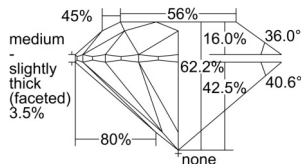

GIA®

FACSIMILE

GIA REPORT 7501438198

Verify this report at GIA.edu

GIA NATURAL DIAMOND DOSSIER®

September 17, 2024
GIA Report Number 7501438198
Shape and Cutting Style ..... Round Brilliant
Measurements ..... 5.65 - 5.68 x 3.52 mm

GRADING RESULTS

Carat Weight ..... 0.70 carat
Color Grade ..... G
Clarity Grade S11
Cut Grade ..... Excellent

ADDITIONAL GRADING INFORMATION

Polish ..... Excellent
Symmetry ..... Excellent
Fluorescence ..... None
Clarity Characteristics ..... Cloud, Crystal
Inscription(s): GIA 7501438198

PROPORTIONS

Profile to actual proportions

GRADING SCALES

GIA COLOR SCALE	GIA CLARITY SCALE	GIA CUT SCALE	
D	FLAWLESS	EXCELLENT	
E	INTERNALLY FLAWLESS		
F		VVS₁	VERY GOOD
G	VVS₂		
H	VS₁	GOOD	
I	VS₂		
J	S1₁	FAIR	
K	S1₂		
L	I₁	POOR	
M	I₂		
N	I₃		
O			
P			
Q			
R			
S			
T			
U			
V			
W			
X			
Y			
Z