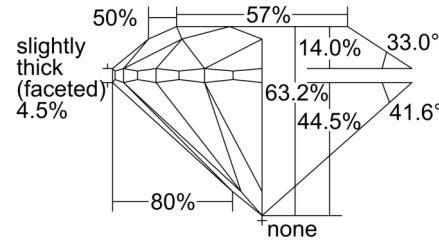

GIA NATURAL DIAMOND GRADING REPORT

September 18, 2024

GIA Report Number 7501440245

Shape and Cutting Style Round Brilliant

Measurements 6.31 - 6.37 x 4.01 mm

GRADING RESULTS

Carat Weight 1.00 carat

Color Grade D

Clarity Grade SI1

Cut Grade Excellent

ADDITIONAL GRADING INFORMATION

Polish Excellent

Symmetry Very Good

Fluorescence None

Inscription(s): GIA 7501440245

Comments: Additional pinpoints are not shown.

PROPORTIONS

Profile to actual proportions

CLARITY CHARACTERISTICS

KEY TO SYMBOLS*

-  Feather
-  Pinpoint
-  Crystal
-  Cavity
-  Indented Natural

* Red symbols denote internal characteristics (inclusions). Green or black symbols denote external characteristics (blemishes). Diagram is an approximate representation of the diamond, and symbols shown indicate type, position, and approximate size of clarity characteristics. All clarity characteristics may not be shown. Details of finish are not shown.