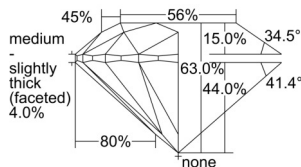

GIA®

FACSIMILE

GIA REPORT 7501443891

Verify this report at GIA.edu

GIA NATURAL DIAMOND DOSSIER®

September 20, 2024
GIA Report Number 7501443891
Shape and Cutting Style ..... Round Brilliant
Measurements ..... 4.70 - 4.73 x 2.97 mm

GRADING RESULTS

Carat Weight ..... 0.40 carat
Color Grade ..... D
Clarity Grade S11
Cut Grade ..... Excellent

ADDITIONAL GRADING INFORMATION

Polish ..... Excellent
Symmetry ..... Excellent
Fluorescence ..... Medium Blue
Clarity Characteristics ..... Twinning Wisp
Inscription(s): GIA 7501443891

PROPORTIONS

Profile to actual proportions

GRADING SCALES

GIA COLOR SCALE

COLORLESS	D
	E
	F
	G
	H
	I
	J
NEAR COLORLESS	K
	L
FAIN	M
	N
	O
	P
VERY LIGHT	Q
	R
	S
	T
	U
	V
	W
	X
	Y
LIGHT	Z

GIA CLARITY SCALE

FLAWLESS	INTERNAL FLAWLESS	
		FLAWLESS
VERY VERY SLIGHTLY INCLUDED	VVS₁	
	VVS₂	
VERY SLIGHTLY INCLUDED	VS₁	
	VS₂	
SLIGHTLY INCLUDED	SI₁	
	SI₂	
INCLUDED	I₁	
	I₂	
	I₃	

GIA CUT SCALE

EXCELLENT
VERY GOOD
GOOD
FAIR
POOR