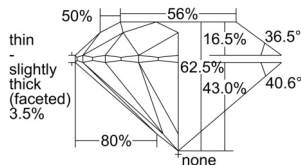

GIA®

FACSIMILE

GIA REPORT 7501445509

Verify this report at gia.edu

GIA NATURAL DIAMOND DOSSIER®

September 19, 2024
GIA Report Number 7501445509
Shape and Cutting Style ..... Round Brilliant
Measurements ..... 5.51 - 5.54 x 3.46 mm

GRADING RESULTS

Carat Weight ..... 0.65 carat
Color Grade ..... E
Clarity Grade S11
Cut Grade ..... Excellent

ADDITIONAL GRADING INFORMATION

Polish ..... Excellent
Symmetry ..... Excellent
Fluorescence ..... Faint
Clarity Characteristics ..... Feather
Inscription(s): GIA 7501445509

PROPORTIONS

Profile to actual proportions