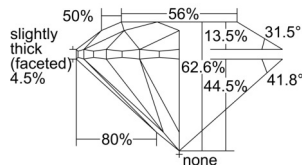

GIA®

FACSIMILE

GIA REPORT 7501446840

Verify this report at GIA.edu

GIA NATURAL DIAMOND DOSSIER®

September 19, 2024
GIA Report Number 7501446840
Shape and Cutting Style ..... Round Brilliant
Measurements ..... 4.71 - 4.73 x 2.95 mm

GRADING RESULTS

Carat Weight ..... 0.40 carat
Color Grade ..... E
Clarity Grade S11
Cut Grade ..... Excellent

ADDITIONAL GRADING INFORMATION

Polish ..... Excellent
Symmetry ..... Excellent
Fluorescence ..... None
Clarity Characteristics ..... Cloud, Crystal, Feather
Inscription(s): GIA 7501446840

PROPORTIONS

Profile to actual proportions