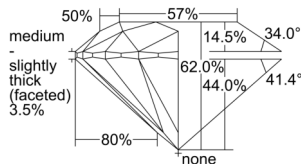

GIA®

FACSIMILE

GIA REPORT 7501448411

Verify this report at GIA.edu

GIA NATURAL DIAMOND DOSSIER®

September 20, 2024
GIA Report Number 7501448411
Shape and Cutting Style ..... Round Brilliant
Measurements ..... 4.56 - 4.59 x 2.84 mm

GRADING RESULTS

Carat Weight ..... 0.36 carat
Color Grade ..... E
Clarity Grade S11
Cut Grade ..... Excellent

ADDITIONAL GRADING INFORMATION

Polish ..... Excellent
Symmetry ..... Excellent
Fluorescence ..... Medium Blue
Clarity Characteristics ..... Crystal, Feather
Inscription(s): GIA 7501448411

PROPORTIONS

Profile to actual proportions

GRADING SCALES

GIA COLOR SCALE	GIA CLARITY SCALE	GIA CUT SCALE	
D	FLAWLESS	EXCELLENT	
E	INTERNALLY FLAWLESS		
F		VVS₁	VERY GOOD
G	VVS₂		
H	VS₁	GOOD	
I	VS₂		
J	S1₁	FAIR	
K	S1₂		
L	I₁	POOR	
M	I₂		
N	I₃		
O			
P			
Q			
R			
S			
T			
U			
V			
W			
X			
Y			
Z