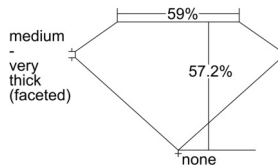

GIA®

FACSIMILE

GIA REPORT 7501454382

Verify this report at GIA.edu

GIA NATURAL DIAMOND DOSSIER®

September 19, 2024
GIA Report Number 7501454382
Shape and Cutting Style ..... Heart Brilliant
Measurements ..... 6.01 x 6.83 x 3.91 mm

GRADING RESULTS

Carat Weight ..... 0.93 carat
Color Grade I
Clarity Grade VS1

ADDITIONAL GRADING INFORMATION

Polish ..... Excellent
Symmetry ..... Very Good
Fluorescence ..... None
Clarity Characteristics ..... Feather, Pinpoint
Inscription(s): GIA 7501454382

PROPORTIONS

Profile not to actual proportions

GRADING SCALES

GIA COLOR SCALE		GIA CLARITY SCALE			
COLORLESS	D	VERY VERY SLIGHTLY INCLUDED	FLAWLESS		
	E		INTERNALLY FLAWLESS		
	F	VERY SLIGHTLY INCLUDED	VVS₁		
	G		VVS₂		
	H		VS₁		
	NEAR COLORLESS	I	SLIGHTLY INCLUDED	VS₂	
		J		SI₁	
		FAINT	K	INCLUDED	SI₂
			L		I₁
			M		I₂
VERT LIGHT	N	INCLUDED	I₃		
	O				
	P				
	Q				
	R				
LIGHT	S				
	T				
	U				
	V				
	W				
	X				
	Y				
	Z