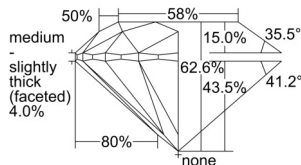

GIA®

FACSIMILE

GIA REPORT 7501454422

Verify this report at gia.edu

GIA NATURAL DIAMOND DOSSIER®

September 19, 2024
GIA Report Number 7501454422
Shape and Cutting Style ..... Round Brilliant
Measurements ..... 5.64 - 5.68 x 3.54 mm

GRADING RESULTS

Carat Weight ..... 0.70 carat
Color Grade I
Clarity Grade VS1
Cut Grade ..... Excellent

ADDITIONAL GRADING INFORMATION

Polish ..... Excellent
Symmetry ..... Excellent
Fluorescence ..... None
Clarity Characteristics ..... Feather, Pinpoint
Inscription(s): GIA 7501454422

PROPORTIONS

Profile to actual proportions

GRADING SCALES

GIA COLOR SCALE	GIA CLARITY SCALE	GIA CUT SCALE	
D	FLAWLESS	EXCELLENT	
E	INTERNALLY FLAWLESS		
F		VVS₁	VERY GOOD
G	VVS₂		
H	VS₁	GOOD	
I	VS₂		
J	SI₁	FAIR	
K	SI₂		
L	I₁	POOR	
M			I₂
N	I₃		
O			
P			
Q			
R			
S			
T			
U			
V			
W			
X			
Y			
Z