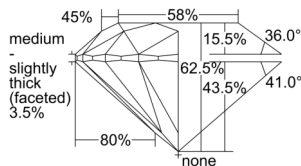

GIA®

FACSIMILE

GIA REPORT 7501455424

Verify this report at GIA.edu

GIA NATURAL DIAMOND DOSSIER®

September 19, 2024
GIA Report Number 7501455424
Shape and Cutting Style ..... Round Brilliant
Measurements ..... 5.66 - 5.69 x 3.55 mm

GRADING RESULTS

Carat Weight ..... 0.70 carat
Color Grade L
Clarity Grade VS1
Cut Grade ..... Excellent

ADDITIONAL GRADING INFORMATION

Polish ..... Excellent
Symmetry ..... Excellent
Fluorescence ..... Medium Blue
Clarity Characteristics ..... Crystal, Feather
Inscription(s): GIA 7501455424

PROPORTIONS

Profile to actual proportions

GRADING SCALES

GIA COLOR SCALE	GIA CLARITY SCALE	GIA CUT SCALE	
D	FLAWLESS	EXCELLENT	
E	INTERNALLY FLAWLESS		
F		VVS₁	VERY GOOD
G	VVS₂		
H	VS₁	GOOD	
I	VS₂		
J	SI₁	FAIR	
K	SI₂		
L	I₁	POOR	
M	I₂		
N	I₃		
O			
P			
Q			
R			
S			
T			
U			
V			
W			
X			
Y			
Z