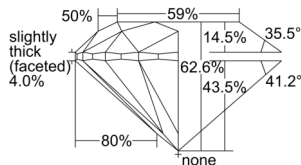

GIA®

FACSIMILE

GIA NATURAL DIAMOND DOSSIER®

September 19, 2024
GIA Report Number 7501455427
Shape and Cutting Style ..... Round Brilliant
Measurements ..... 5.62 - 5.65 x 3.53 mm

GRADING RESULTS

Carat Weight ..... 0.70 carat
Color Grade ..... G
Clarity Grade VS1
Cut Grade ..... Excellent

ADDITIONAL GRADING INFORMATION

Polish ..... Excellent
Symmetry ..... Excellent
Fluorescence ..... None
Clarity Characteristics ..... Cloud, Crystal, Pinpoint
Inspection(s): GIA 7501455427

GIA REPORT 7501455427

Verify this report at GIA.edu

PROPORTIONS

Profile to actual proportions

GRADING SCALES

GIA COLOR SCALE	GIA CLARITY SCALE	GIA CUT SCALE
COLOURLESS	FLAWLESS	EXCELLENT
D	INTERNALLY FLAWLESS	
E	VVS₁	VERY GOOD
F		
G	VS₁	GOOD
H		
I	SI₁	FAIR
J		
K	I₁	POOR
L		
M	I₂	
N		
O	I₃	
P		
Q		
R		
S		
T		
U		
V		
W		
X		
Y		
Z