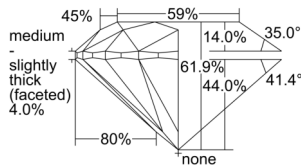

GIA®

FACSIMILE

GIA REPORT 7501455659

Verify this report at GIA.edu

GIA NATURAL DIAMOND DOSSIER®

September 20, 2024
GIA Report Number 7501455659
Shape and Cutting Style ..... Round Brilliant
Measurements ..... 5.91 - 5.94 x 3.67 mm

GRADING RESULTS

Carat Weight ..... 0.80 carat
Color Grade ..... H
Clarity Grade VS1
Cut Grade ..... Excellent

ADDITIONAL GRADING INFORMATION

Polish ..... Excellent
Symmetry ..... Excellent
Fluorescence ..... None
Clarity Characteristics.. Crystal, Cloud, Feather, Indented Natural
Inscription(s): GIA 7501455659

PROPORTIONS

Profile to actual proportions

GRADING SCALES

GIA COLOR SCALE	GIA CLARITY SCALE	GIA CUT SCALE
D	FLAWLESS	EXCELLENT
E	FLAWLESS	
F	INTERNALLY FLAWLESS	VERY GOOD
G	FLAWLESS	
H	VVS₁	GOOD
I	VVS₂	
J	VS₁	FAIR
K	VS₂	
L	SI₁	POOR
M	SI₂	
N	I₁	
O	I₂	
P	I₃	
Q		
R		
S		
T		
U		
V		
W		
X		
Y		
Z