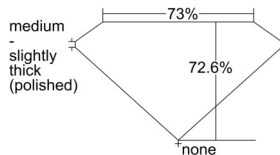

GIA®

FACSIMILE

GIA REPORT 7501455671

Verify this report at GIA.edu

GIA NATURAL DIAMOND DOSSIER®

September 19, 2024
GIA Report Number 7501455671
Shape and Cutting Style ..... Square Modified Brilliant
Measurements ..... 4.39 x 4.38 x 3.18 mm

GRADING RESULTS

Carat Weight ..... 0.51 carat
Color Grade ..... G
Clarity Grade VS2

ADDITIONAL GRADING INFORMATION

Polish ..... Excellent
Symmetry ..... Very Good
Fluorescence ..... None
Clarity Characteristics ..... Cloud, Crystal
Inscription(s): GIA 7501455671

PROPORTIONS

Profile not to actual proportions

GRADING SCALES

GIA COLOR SCALE		GIA CLARITY SCALE			
COLORLESS	D	VERY VERY SLIGHTLY INCLUDED	FLAWLESS		
	E		INTERNALLY FLAWLESS		
	F		VVS₁		
	NEAR COLORLESS	G	VERY SLIGHTLY INCLUDED	VVS₂	
		H		VS₁	
		FAINT	I	SLIGHTLY INCLUDED	VS₂
			J		SI₁
			K	INCLUDED	SI₂
	LIGHT	L	INCLUDED	I₁	
		M		I₂	
N		I₃			
O					
P					
Q					
R