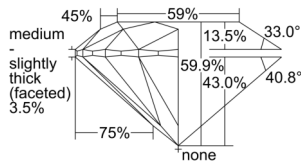

GIA®

FACSIMILE

GIA REPORT 7501455976

Verify this report at GIA.edu

GIA NATURAL DIAMOND DOSSIER®

September 19, 2024
GIA Report Number 7501455976
Shape and Cutting Style ..... Round Brilliant
Measurements ..... 5.74 - 5.78 x 3.45 mm

GRADING RESULTS

Carat Weight ..... 0.70 carat
Color Grade I
Clarity Grade S11
Cut Grade ..... Excellent

ADDITIONAL GRADING INFORMATION

Polish ..... Excellent
Symmetry ..... Excellent
Fluorescence ..... None
Clarity Characteristics ..... Crystal, Cloud, Feather
Inscription(s): GIA 7501455976

PROPORTIONS

Profile to actual proportions

GRADING SCALES

GIA COLOR SCALE	GIA CLARITY SCALE	GIA CUT SCALE	
D	FLAWLESS	EXCELLENT	
E	INTERNALLY FLAWLESS		
F		VVS₁	VERY GOOD
G	VVS₂		
H	VS₁	GOOD	
I	VS₂		
J	S1₁	FAIR	
K	S1₂		
L	I₁	POOR	
M	I₂		
N	I₃		
O			
P			
Q			
R			
S			
T			
U			
V			
W			
X			
Y			
Z