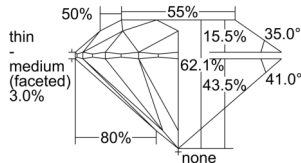

GIA®

FACSIMILE

GIA REPORT 7501456926

Verify this report at GIA.edu

GIA NATURAL DIAMOND DOSSIER®

September 19, 2024
GIA Report Number 7501456926
Shape and Cutting Style ..... Round Brilliant
Measurements ..... 4.72 - 4.75 x 2.94 mm

GRADING RESULTS

Carat Weight ..... 0.40 carat
Color Grade ..... D
Clarity Grade VS2
Cut Grade ..... Excellent

ADDITIONAL GRADING INFORMATION

Polish ..... Excellent
Symmetry ..... Excellent
Fluorescence ..... None
Clarity Characteristics ..... Feather
Inscription(s): GIA 7501456926

PROPORTIONS

GRADING SCALES

GIA COLOR SCALE	GIA CLARITY SCALE	GIA CUT SCALE	
D	FLAWLESS	EXCELLENT	
E	INTERNALLY FLAWLESS		
F		VVS₁	VERY GOOD
G	VVS₂		
H	VS₁	GOOD	
I	VS₂		
J	SI₁	FAIR	
K	SI₂		
L	I₁	POOR	
M	I₂		
N	I₃		
O			
P			
Q			
R			
S			
T			
U			
V			
W			
X			
Y			
Z