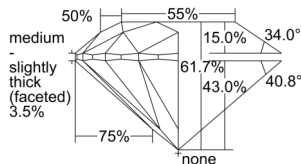

GIA®

FACSIMILE

GIA NATURAL DIAMOND DOSSIER®

September 20, 2024
GIA Report Number 7501460253
Shape and Cutting Style ..... Round Brilliant
Measurements ..... 5.70 - 5.73 x 3.53 mm

GRADING RESULTS

Carat Weight ..... 0.70 carat
Color Grade ..... D
Clarity Grade S11
Cut Grade ..... Excellent

ADDITIONAL GRADING INFORMATION

Polish ..... Excellent
Symmetry ..... Excellent
Fluorescence ..... Medium Blue
Clarity Characteristics ..... Cloud, Feather, Crystal
Inscription(s): GIA 7501460253

GIA REPORT 7501460253

Verify this report at GIA.edu

PROPORTIONS

Profile to actual proportions

GRADING SCALES

GIA COLOR SCALE	GIA CLARITY SCALE	GIA CUT SCALE	
D	FLAWLESS	EXCELLENT	
E	INTERNALLY FLAWLESS		
F		VVS₁	VERY GOOD
G	VVS₂		
H	VS₁	GOOD	
I	VS₂		
J	S1₁	FAIR	
K	S1₂		
L	I₁	POOR	
M	I₂		
N	I₃		
O			
P			
Q			
R			
S			
T			
U			
V			
W			
X			
Y			
Z