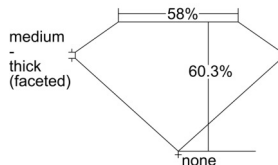

GIA®

FACSIMILE

GIA REPORT

7501461357

Verify this report at GIA.edu

GIA NATURAL DIAMOND DOSSIER®

September 20, 2024
GIA Report Number 7501461357
Shape and Cutting Style ..... Heart Brilliant
Measurements ..... 5.43 x 6.32 x 3.81 mm

GRADING RESULTS

Carat Weight ..... 0.75 carat
Color Grade ..... F
Clarity Grade VS2

ADDITIONAL GRADING INFORMATION

Polish ..... Excellent
Symmetry ..... Excellent
Fluorescence ..... None
Clarity Characteristics ..... Crystal, Feather
Inscription(s): GIA 7501461357

PROPORTIONS

Profile not to actual proportions

GRADING SCALES

GIA COLOR SCALE		GIA CLARITY SCALE			
COLORLESS	D	VERY VERY SLIGHTLY INCLUDED	FLAWLESS		
	E		INTERNALLY FLAWLESS		
	F	VERY SLIGHTLY INCLUDED	VVS₁		
	G		VVS₂		
	H		VS₁		
	NEAR COLORLESS	I	SLIGHTLY INCLUDED	VS₂	
		J		SI₁	
		FAINT	K	INCLUDED	SI₂
			L		I₁
			M		I₂
VERT LIGHT	N	INCLUDED	I₃		
	O				
	P				
	Q				
	R				
	S				
LIGHT	T				
	U				
	V				
	W				
	X				
Y					
Z