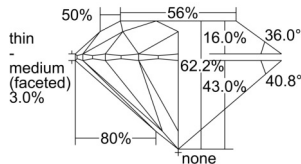

GIA®

FACSIMILE

GIA REPORT 7501463024

Verify this report at GIA.edu

GIA NATURAL DIAMOND DOSSIER®

September 23, 2024
GIA Report Number 7501463024
Shape and Cutting Style ..... Round Brilliant
Measurements ..... 5.26 - 5.30 x 3.28 mm

GRADING RESULTS

Carat Weight ..... 0.56 carat
Color Grade ..... H
Clarity Grade VVS1
Cut Grade ..... Excellent

ADDITIONAL GRADING INFORMATION

Polish ..... Excellent
Symmetry ..... Excellent
Fluorescence ..... None
Clarity Characteristics ..... Pinpoint
Inscription(s): GIA 7501463024

PROPORTIONS

Profile to actual proportions

GRADING SCALES

GIA COLOR SCALE	GIA CLARITY SCALE	GIA CUT SCALE
COLOURLESS D	FLAWLESS	EXCELLENT
E	INTERNALLY FLAWLESS	
F		VERY VERY SLIGHTLY INCLUDED
G	VVS₁	
H	VVS₂	
I	VS₁	
J	VERY SLIGHTLY INCLUDED	VS₂
K		SI₁
L	SLIGHTLY INCLUDED	SI₂
M		I₁
N	INCLUDED	I₂
O		I₃
P		
Q		
R		
S		
T		
U		
V		
W		
X		
Y		
Z