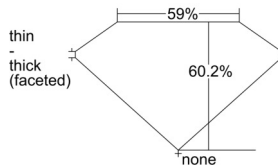

GIA®

FACSIMILE

GIA REPORT 7501468876

Verify this report at GIA.edu

GIA NATURAL DIAMOND DOSSIER®

September 20, 2024
GIA Report Number 7501468876
Shape and Cutting Style ..... Oval Brilliant
Measurements ..... 5.69 x 3.69 x 2.22 mm

GRADING RESULTS

Carat Weight ..... 0.30 carat
Color Grade ..... E
Clarity Grade SI1

ADDITIONAL GRADING INFORMATION

Polish ..... Excellent
Symmetry ..... Very Good
Fluorescence ..... None
Clarity Characteristics ..... Feather
Inscription(s): GIA 7501468876

PROPORTIONS

Profile not to actual proportions

GRADING SCALES

GIA COLOR SCALE		GIA CLARITY SCALE			
COLORLESS	D	VERY VERY SLIGHTLY INCLUDED	FLAWLESS		
	E		INTERNALLY FLAWLESS		
	F	VERY SLIGHTLY INCLUDED	VVS₁		
	G		VVS₂		
	NEAR COLORLESS	H	SLIGHTLY INCLUDED	VS₁	
		I		VS₂	
		FAINT	J	INCLUDED	I₁
			K		I₂
	L		I₃		
	M		INCLUDED		
N					
O					
VERT LIGHT	P				
	Q				
	R				
	S				
	T				
	U				
	LIGHT	V			
		W			
X					
Y					
Z