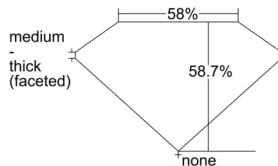

GIA®

FACSIMILE

GIA REPORT 7501470141

Verify this report at GIA.edu

GIA NATURAL DIAMOND DOSSIER®

September 23, 2024
GIA Report Number 7501470141
Shape and Cutting Style ..... Marquise Brilliant
Measurements ..... 7.93 x 3.81 x 2.24 mm

GRADING RESULTS

Carat Weight ..... 0.40 carat
Color Grade ..... F
Clarity Grade SI1

ADDITIONAL GRADING INFORMATION

Polish ..... Excellent
Symmetry ..... Excellent
Fluorescence ..... None
Clarity Characteristics ..... Feather
Inscription(s): GIA 7501470141

PROPORTIONS

Profile not to actual proportions

GRADING SCALES

GIA COLOR SCALE		GIA CLARITY SCALE			
COLORLESS	D	VERY VERY SLIGHTLY INCLUDED	FLAWLESS		
	E		INTERNALLY FLAWLESS		
	F	VERY SLIGHTLY INCLUDED	VVS₁		
	G		VVS₂		
	H		VS₁		
	NEAR COLORLESS	I	SLIGHTLY INCLUDED	VS₂	
		J		SI₁	
		FAINT	K	INCLUDED	SI₂
			L		I₁
			M		I₂
VERT LIGHT	N	LIGHT	I₃		
	O				
	P				
	Q				
	R				
	S