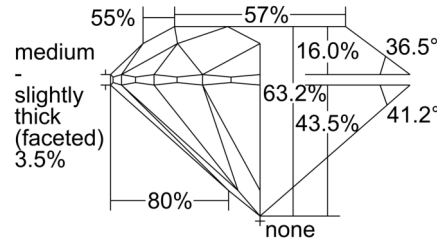

### GRADING RESULTS

Carat Weight ..... 1.20 carat

Color Grade ..... G

Clarity Grade ..... SI1

Cut Grade ..... Excellent

### PROPORTIONS

Profile to actual proportions