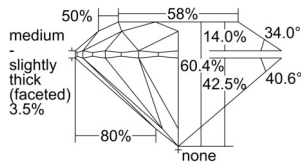

GIA®

FACSIMILE

GIA REPORT 7501479060

Verify this report at GIA.edu

GIA NATURAL DIAMOND DOSSIER®

September 24, 2024
GIA Report Number 7501479060
Shape and Cutting Style ..... Round Brilliant
Measurements ..... 4.31 - 4.33 x 2.61 mm

GRADING RESULTS

Carat Weight ..... 0.30 carat
Color Grade ..... F
Clarity Grade S11
Cut Grade ..... Excellent

ADDITIONAL GRADING INFORMATION

Polish ..... Excellent
Symmetry ..... Excellent
Fluorescence ..... None
Clarity Characteristics ..... Feather
Inscription(s): GIA 7501479060

PROPORTIONS

Profile to actual proportions

GRADING SCALES

GIA COLOR SCALE	GIA CLARITY SCALE	GIA CUT SCALE	
D	FLAWLESS	EXCELLENT	
E	INTERNALLY FLAWLESS		
F		VVS₁	VERY GOOD
G	VVS₂		
H	VS₁	GOOD	
I	VS₂		
J	S1₁	FAIR	
K	S1₂		
L	I₁	POOR	
M	I₂		
N	I₃		
O			
P			
Q			
R			
S			
T			
U			
V			
W			
X			
Y			
Z