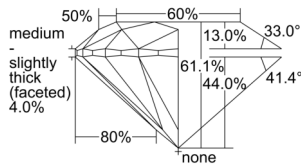

GIA®

FACSIMILE

GIA REPORT 7501482276

Verify this report at GIA.edu

GIA NATURAL DIAMOND DOSSIER®

September 24, 2024
GIA Report Number 7501482276
Shape and Cutting Style ..... Round Brilliant
Measurements ..... 4.05 - 4.07 x 2.48 mm

GRADING RESULTS

Carat Weight ..... 0.25 carat
Color Grade ..... G
Clarity Grade VS1
Cut Grade ..... Excellent

ADDITIONAL GRADING INFORMATION

Polish ..... Excellent
Symmetry ..... Excellent
Fluorescence ..... Faint
Clarity Characteristics ..... Crystal, Pinpoint
Inscription(s): GIA 7501482276

PROPORTIONS

Profile to actual proportions

GRADING SCALES

GIA COLOR SCALE	GIA CLARITY SCALE	GIA CUT SCALE	
D	FLAWLESS	EXCELLENT	
E	INTERNALLY FLAWLESS		
F		VVS₁	VERY GOOD
G	VVS₂		
H	VS₁	GOOD	
I	VS₂		
J	SI₁	FAIR	
K	SI₂		
L	I₁	POOR	
M	I₂		
N	I₃		
O			
P			
Q			
R			
S			
T			
U			
V			
W			
X			
Y			
Z