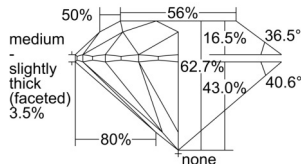

GIA®

FACSIMILE

GIA REPORT 7501485161

Verify this report at GIA.edu

GIA NATURAL DIAMOND DOSSIER®

September 24, 2024
GIA Report Number 7501485161
Shape and Cutting Style ..... Round Brilliant
Measurements ..... 5.89 - 5.93 x 3.70 mm

GRADING RESULTS

Carat Weight ..... 0.80 carat
Color Grade ..... K
Clarity Grade VS2
Cut Grade ..... Excellent

ADDITIONAL GRADING INFORMATION

Polish ..... Excellent
Symmetry ..... Excellent
Fluorescence ..... Faint
Clarity Characteristics ..... Feather, Indented Natural
Inscription(s): GIA 7501485161

PROPORTIONS

Profile to actual proportions

GRADING SCALES

GIA COLOR SCALE	GIA CLARITY SCALE	GIA CUT SCALE	
D	FLAWLESS	EXCELLENT	
E	INTERNALLY FLAWLESS		
F		VVS₁	VERY GOOD
G	VVS₂		
H	VS₁	GOOD	
I	VS₂		
J	SI₁	FAIR	
K	SI₂		
L	I₁	POOR	
M	I₂		
N	I₃		
O			
P			
Q			
R			
S			
T			
U			
V			
W			
X			
Y			
Z