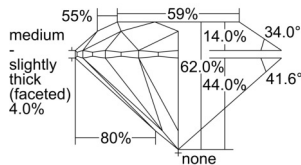

GIA®

FACSIMILE

GIA REPORT 7501487900

Verify this report at GIA.edu

GIA NATURAL DIAMOND DOSSIER®

September 24, 2024
GIA Report Number 7501487900
Shape and Cutting Style ..... Round Brilliant
Measurements ..... 5.67 - 5.70 x 3.52 mm

GRADING RESULTS

Carat Weight ..... 0.70 carat
Color Grade ..... E
Clarity Grade S11
Cut Grade ..... Excellent

ADDITIONAL GRADING INFORMATION

Polish ..... Excellent
Symmetry ..... Excellent
Fluorescence ..... None
Clarity Characteristics ..... Feather, Crystal
Inscription(s): GIA 7501487900

PROPORTIONS

Profile to actual proportions

GRADING SCALES

GIA COLOR SCALE	GIA CLARITY SCALE	GIA CUT SCALE	
D	FLAWLESS	EXCELLENT	
E	INTERNALLY FLAWLESS		
F		VVS₁	VERY GOOD
G	VVS₂		
H	VS₁	GOOD	
I	VS₂		
J	S1₁	FAIR	
K	S1₂		
L	I₁	POOR	
M	I₂		
N	I₃		
O			
P			
Q			
R			
S			
T			
U			
V			
W			
X			
Y			
Z