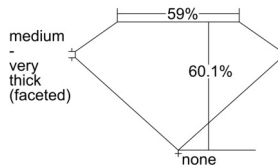

GIA®

FACSIMILE

GIA REPORT 7501493882

Verify this report at GIA.edu

GIA NATURAL DIAMOND DOSSIER®

September 24, 2024
GIA Report Number 7501493882
Shape and Cutting Style ..... Heart Brilliant
Measurements ..... 4.73 x 5.48 x 3.29 mm

GRADING RESULTS

Carat Weight ..... 0.50 carat
Color Grade ..... G
Clarity Grade VVS1

ADDITIONAL GRADING INFORMATION

Polish ..... Excellent
Symmetry ..... Very Good
Fluorescence ..... None
Clarity Characteristics ..... Pinpoint, Feather
Inscription(s): GIA 7501493882

PROPORTIONS

Profile not to actual proportions

GRADING SCALES

GIA COLOR SCALE		GIA CLARITY SCALE	
COLORLESS	D	VERY VERY SLIGHTLY INCLUDED	FLAWLESS
	E		INTERNALLY FLAWLESS
	F		VVS₁
	G		VVS₂
	H		VS₁
	I		VS₂
	J		SI₁
	K		SI₂
	L		I₁
	M		I₂
NEAR COLORLESS	N	SLIGHTLY INCLUDED	I₃
	O		
	P		
	Q		
FAINT	R		
	S		
	T		
	U		
VERY LIGHT	V		
	W		
	X		
	Y		
LIGHT	Z